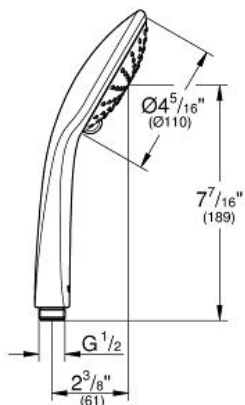

Product Description: Handshower 2 Sprays

Standard Specification:

- 2.5 gpm (9.5 l/min) flow limiter
- GROHE DreamSpray perfect spray pattern
- GROHE SprayDimmer (flow rate reduction)
- GROHE StarLight chrome finish
- SpeedClean® anti-lime system
- Inner WaterGuide for a longer life
- Universal mounting system (fits all standard shower hoses)
- Suitable for instantaneous heater
- Min. recommended pressure: 15 psi

Applicable Codes & Standards:

- Energy Policy Act of 1992
- ASME A112.18.1/CSA B125.1

Color:

- 27238000 StarLight Chrome